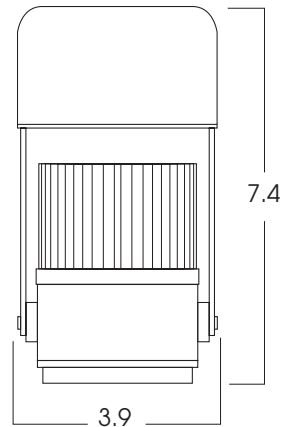

**INFINIUM™ LED
LED TRACK LIGHT
30 WATT MAXIMUM**

**STL34
SPECTRUM
INFINIUM™**

PRODUCT INFORMATION:

- Spectrac STL high output LED track light.
- Machined aluminum construction.
- Single high powered LED produces point source quality luminaire focus.
- 50,000 hours rated LED systems life means low maintenance.
- 2700°, 3100°, 3500°, 4100° or 5100° Kelvin.
- Narrow, medium or wide beam distribution
- Optics are field interchangeable.
- All LED modules are replaceable and upgradable.
- Manufactured and tested to UL Standard No. 8750.

GES66/TEK100/HTEK100
adaptors for use with
GET/TEK/HTEK/XTS TRACK

KELVIN°	WATTAGE	LUMENS
27K°	30W	1280
31K°	30W	1400
35K°	30W	1520
41K°	30W	1650
51K°	30W	1900

MODEL	LED	KELVIN	BEAM	DRIVER	ADAPTOR	FINISH	ACCESSORIES*
STL34LED- Spectrum Lighting Infinium™ Mini LED Track Fixture	20W 30W	27K -2700° K 31K -3100° K 35K -3500° K 41K -4100° K 51K -5100° K	ND (12°) MD (22°) WD (38°)	E1 -Electronic,120V E2 -Electronic,277V Non-Dimmable	GES66 -Works with GET Track TEK100 -Works with TEK Track HTEK100 -Works with HTEK Track GA100 -Works with XTS Track GES70 -Monopoint Canopy PC1 -Pipe Clamp	MT -Mini Textured Silver MB -Matte Black MW -Matte White CC -Custom Color *See SPECTRUM color chart for a full list of colors (MT/MB/-with black adaptor & cord MW -with white adaptor & cord)	FG -Frosted Face Lens LN34 -Lens (see lens pages) SN34 -Snoot HL34 -Hex Louver *Accessory finish will match fixture.
STL34LED	30W	31K	MD	E1	TEK100	MT	HL34